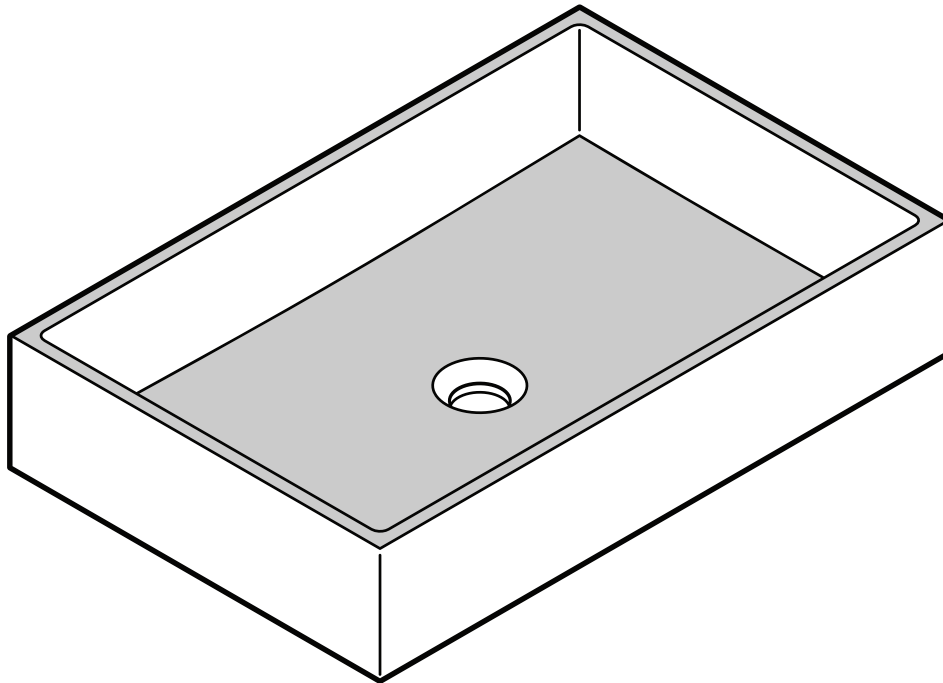

VIGO ConcretoStone™ Rectangular Bathroom Vessel Sink  
VG04070

MEASUREMENTS	
Overall Height	4 ¾" (120mm)
Overall Length	23 ⅝" (600mm)
Overall Width	15 ⅝" (390mm)
Basin Depth	3 ⅛" (79.6mm)
Basin Length	22 ⅝" (570mm)
Basin Width	14 ⅛" (360mm)

PRODUCT FEATURES
<ul style="list-style-type: none"> <li>• Above-counter installation is modern and spacious</li> <li>• ConcretoStone™ construction is a seamless concrete composite</li> <li>• Textured exterior and polished interior are contemporary in look and feel</li> <li>• Vessel sink resists chips, scratches, and impact</li> <li>• Protected by VIGO's Limited Lifetime Warranty</li> </ul>